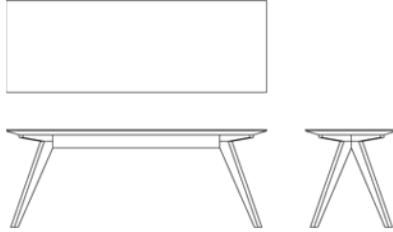

CRAFTED COLLECTION

Axa - Black Pen Shell study table is specially designed by Jindee Chua and handcrafted by CushCush. It combines the richness of Black Pen Shell material with the warmth of kiln dried Suar wood.

cushcush

info@cushcushgallery.com
www.cushcushgallery.com

CRAFTED COLLECTION

Axa Study Table

dim: 2005 x 705 x 750 mmH

material:
Black Pen Shell
Suar Wood

cushcush

info@cushcushgallery.com
www.cushcushgallery.com