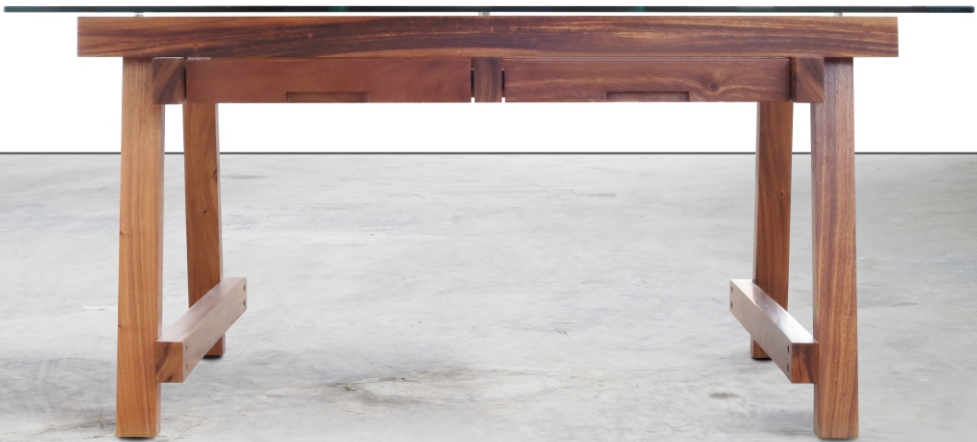

CRAFTED COLLECTION

Cod - Suar wood workstation table is specially designed by Architect / Designer Charles Dewanto and handcrafted by CushCush, featuring kiln dried Suar wood and tempered glass.

cushcush

info@cushcushgallery.com
www.cushcushgallery.com

CRAFTED COLLECTION

C o d

dim:

1710 mm x 1100 mm x 780 mmH

material:

Suar wood

Tempered glass