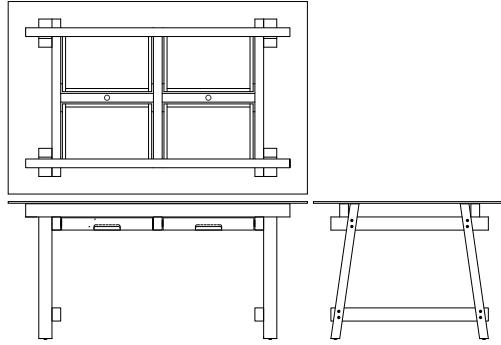

CRAFTED COLLECTION

Cod - Suar wood workstation table is specially designed by Architect / Designer Charles Dewanto and handcrafted by CushCush, featuring kiln dried Suar wood and tempered glass.

cushcush

info@cushcushgallery.com
www.cushcushgallery.com

CRAFTED COLLECTION

C o d

dim:

1710 mm x 1100 mm x 780 mmH

material:

Suar wood

Tempered glass