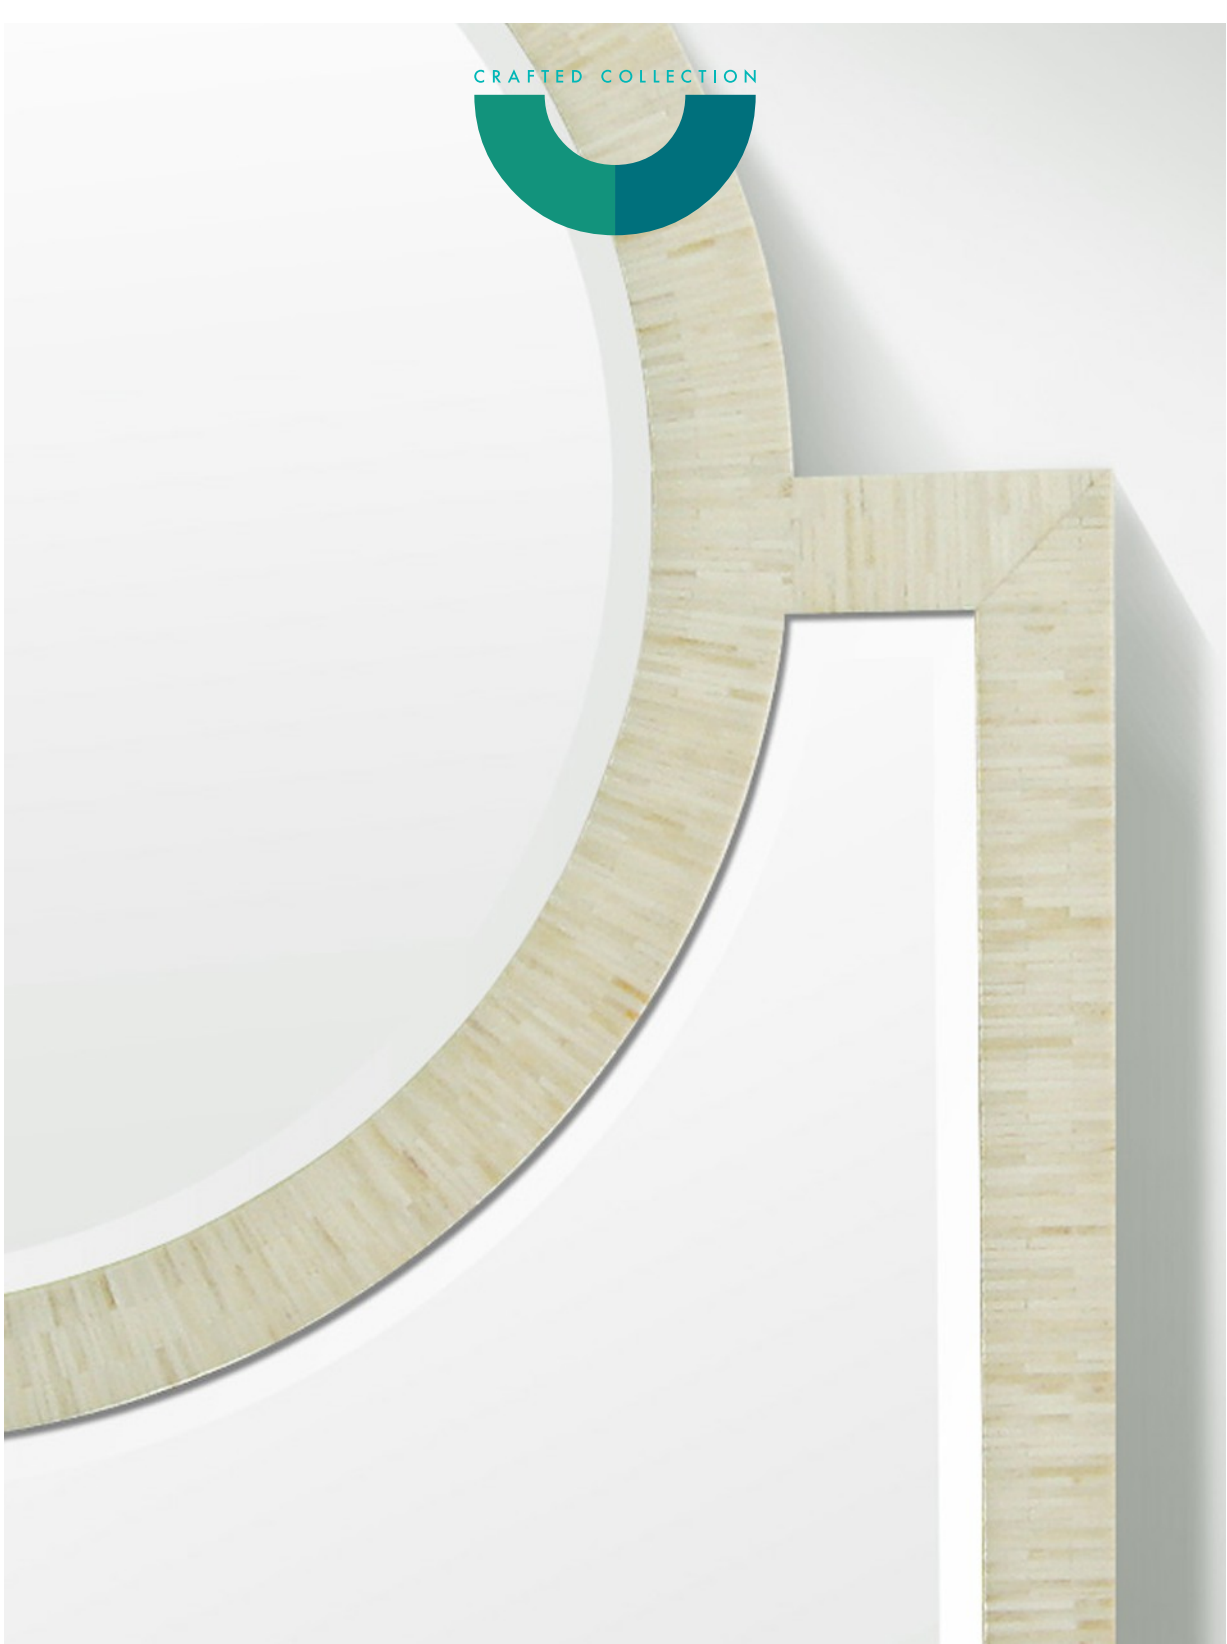

CRAFTED COLLECTION

Barcelona - Buffalo Bone mirror is specially designed by Designer Karina Lukmito for Bika and handcrafted by CushCush featuring the Ivory - like Buffalo Bone - cut bata inlay material that adds a unique understated beauty to any modern space. Barcelona Buffalo Bone side table is now available at Bika, Jakarta.

cushcush

info@cushcushgallery.com
www.cushcushgallery.com

CRAFTED COLLECTION

Barcelona Mirror

dim: 1500 x 800 x 35 mmH

material:
Buffalo Bone
Mirror

cushcush

info@cushcushgallery.com
www.cushcushgallery.com